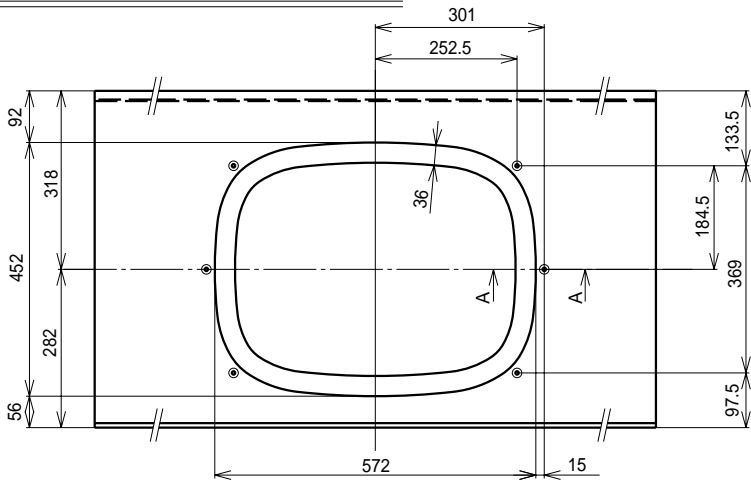

Plane view from top

Plane view from bottom

Ratchet nut ( M5 )

Bowl mounting metal

Section view of A-A top with plywood backing