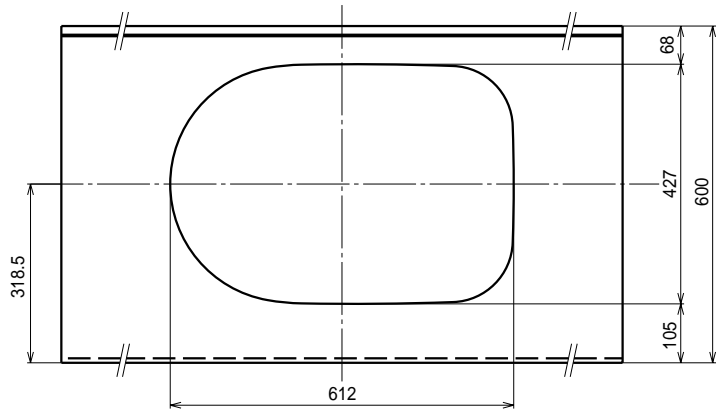

lane view from top

lane view from bottom

Section view of installation A-A

Bowl mounting D metal

Ratchet nut (M5)