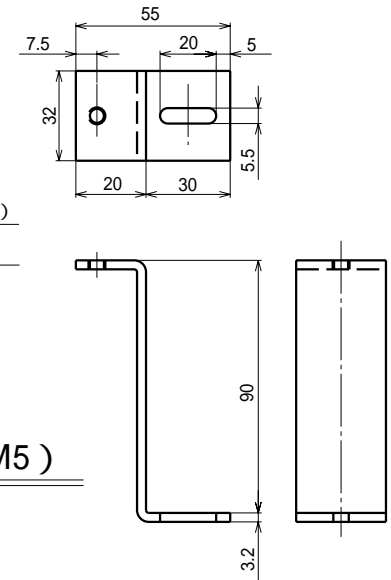

lane view from top

lane view from bottom

Section view of installation A-A

Bowl mounting D metal

Ratchet nut (M5)