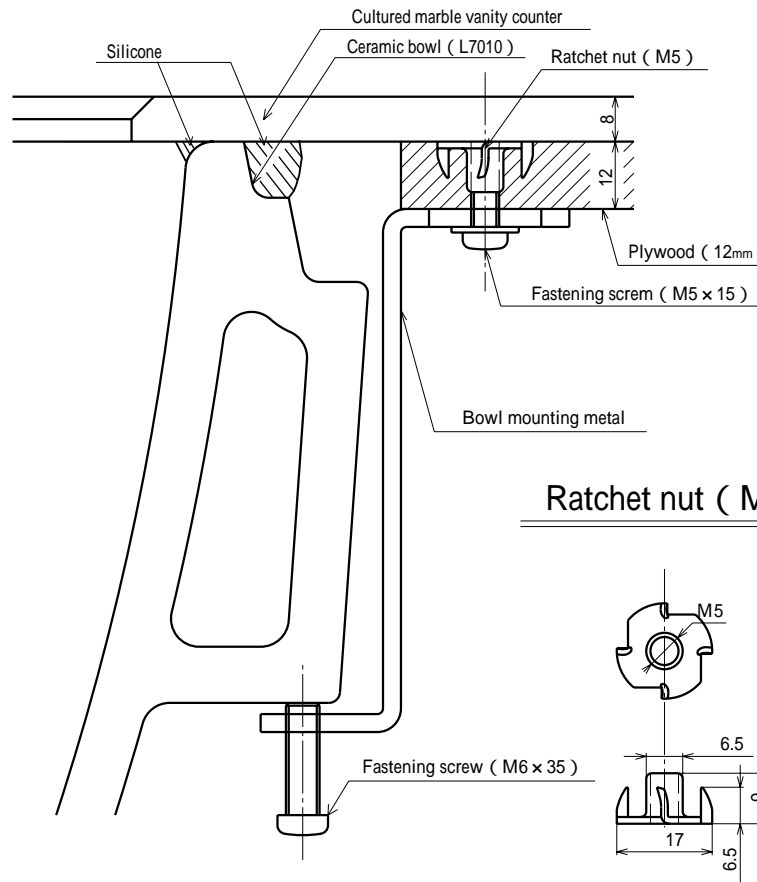

lane view from top

lane view from bottom

Section view of installation A-A

Bowl mounting D metal

Ratchet nut (M5)