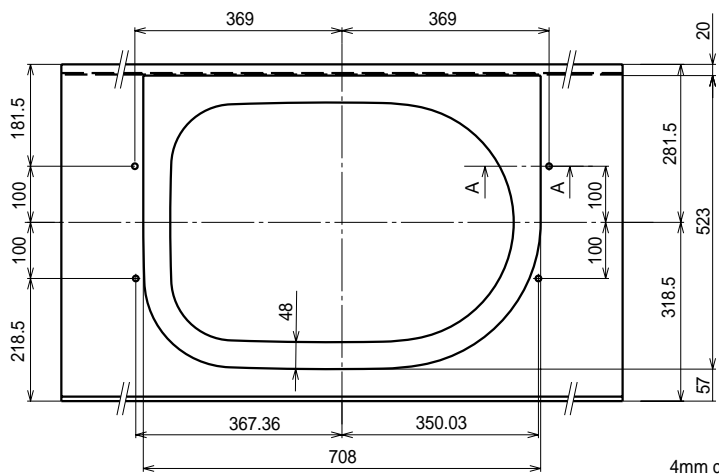

lane view from top

lane view from bottom

Section view of installation A-A

Bowl mounting D metal

Ratchet nut (M5)